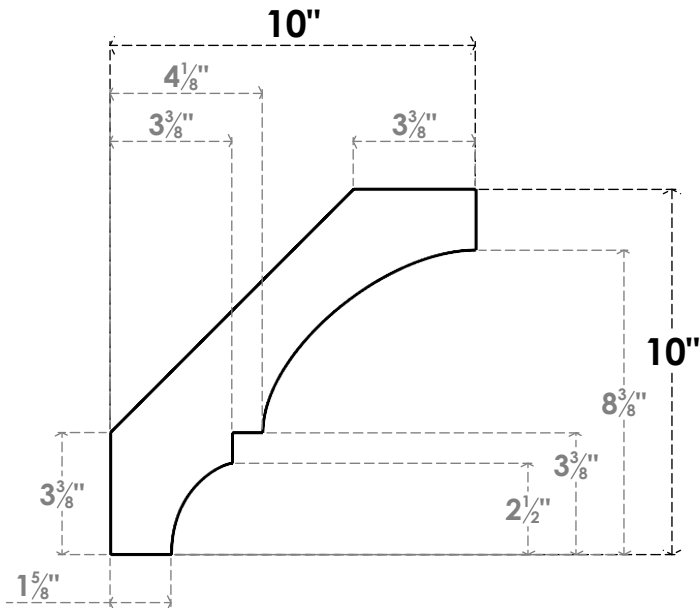

ITEM NUMBER: BRCPC035X10000X10000BOA

3 1/2"W X 10"D X 10"H BALBOA ARCHITECTURAL GRADE PVC CLOSED KNEE BRACE

SIDE PROFILE

FRONT PROFILE

ISOMETRIC

EKENA MILLWORK
 2300 WEST MAIN ST.
 CLARKSVILLE, TX 75426
 TOLL FREE: 866-607-0453
 WWW.EKENAMILLWORK.COM