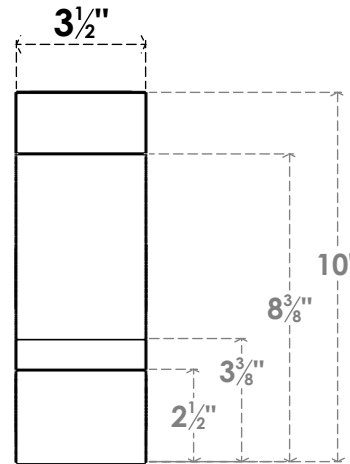

ITEM NUMBER: BRCPC035X10000X10000BOA

3 1/2"W X 10"D X 10"H BALBOA ARCHITECTURAL GRADE PVC CLOSED KNEE BRACE

SIDE PROFILE

FRONT PROFILE

ISOMETRIC

EKENA MILLWORK
 2300 WEST MAIN ST.
 CLARKSVILLE, TX 75426
 TOLL FREE: 866-607-0453
 WWW.EKENAMILLWORK.COM